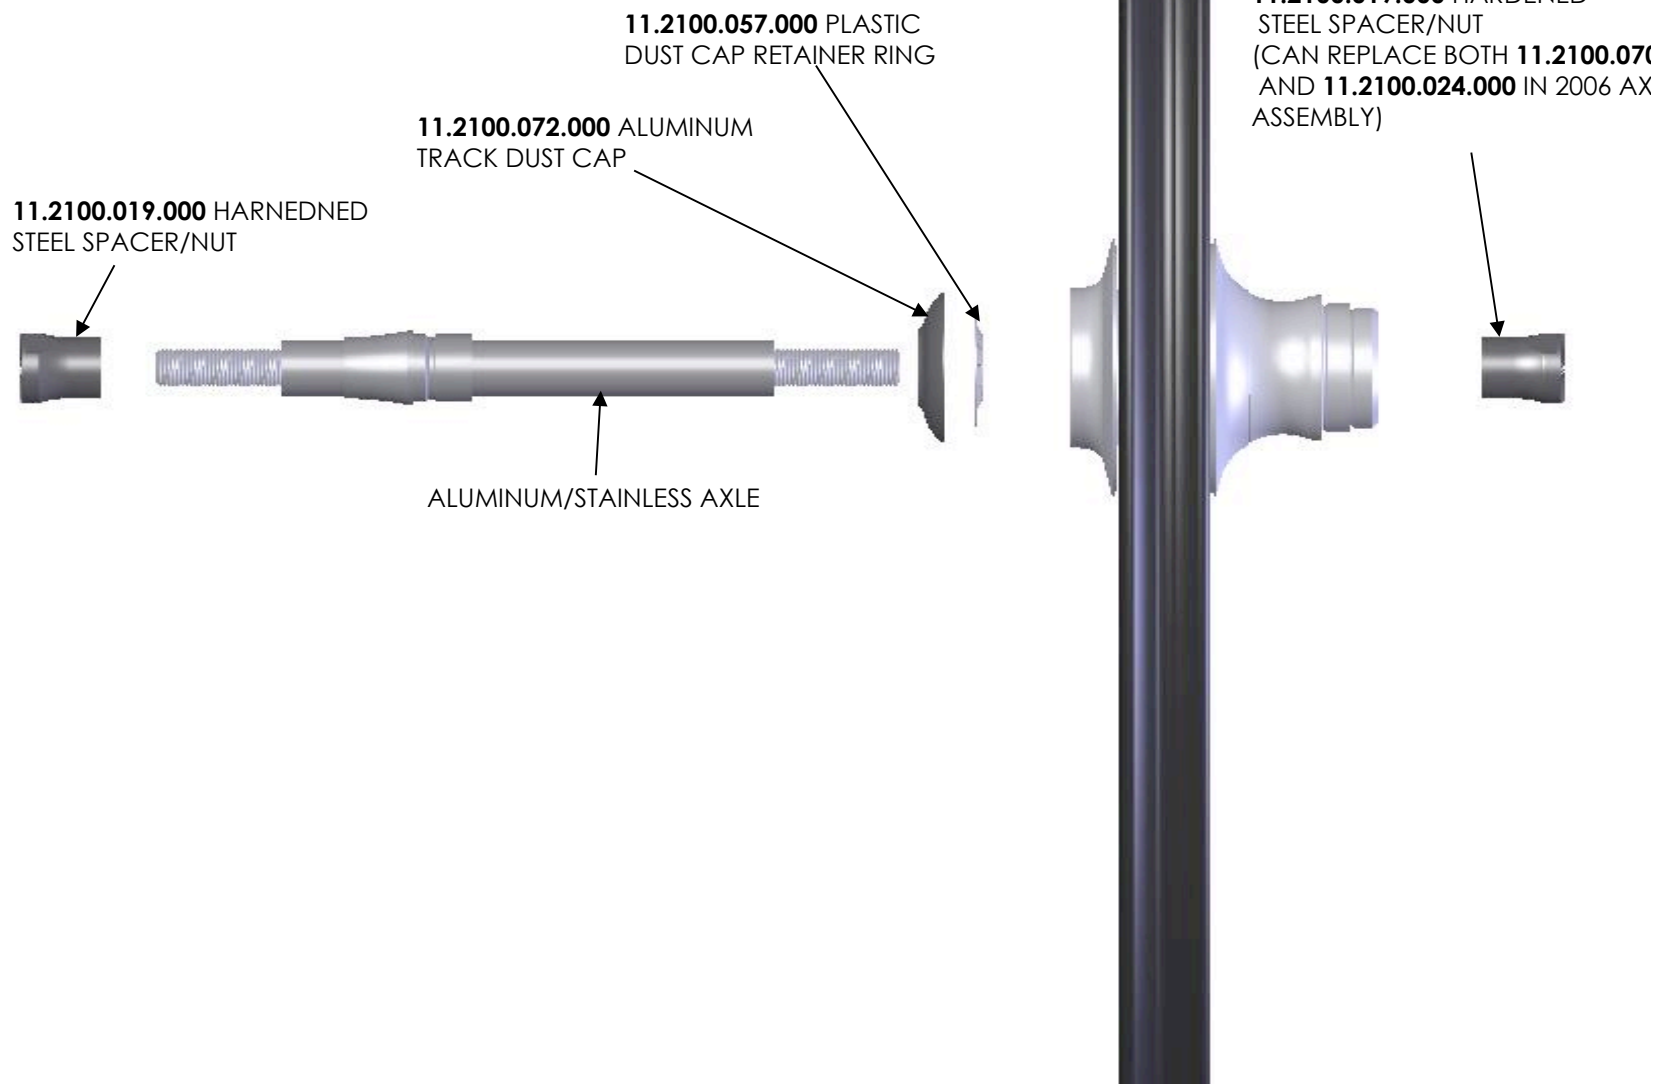

# 2007 ZIPP SPEED WEAPONRY TRACK AXLE KIT

11.2100.027.000

0.000  
FILE