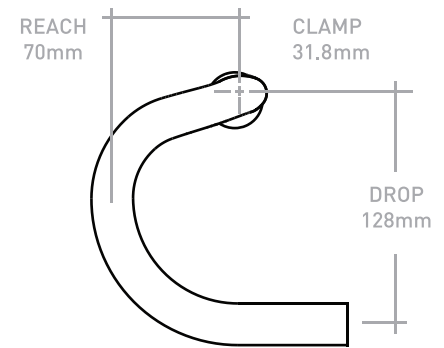

SS SHORT & SHALLOW

TB TRADITIONAL BEND

SSR SUPER SHORT REACH*

*Only available on the Service Course C and CSL models.