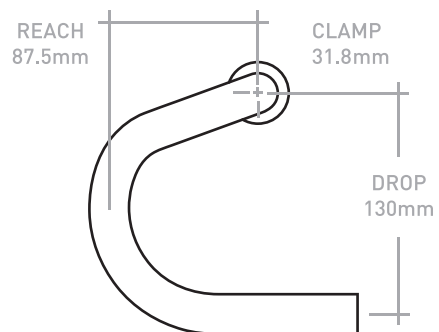

SS SHORT & SHALLOW

TB TRADITIONAL BEND

SSR SUPER SHORT REACH*

*Only available on the Service Course C and CSL models.